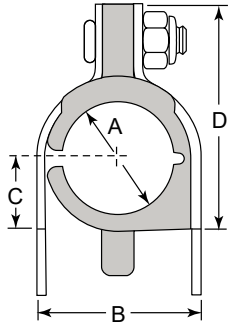

Standard Cushion Clamps

Operation Range:
-50°F (-45°C) to 275°F (135°C)

Standard Cushion Clamps Dimensions

CB Supplies Part #	Size (O.D./Nom.)	A (in.)	B (in.)	C (in.)	D (in.)	Hanging Design Load (lbs)
390801000	14" O.D.	0.25"	0.62"	0.27"	0.98"	100lbs
390801002	38" O.D.	0.37"	0.82"	0.33"	1.13"	100lbs
390801004	12" O.D.	0.50"	0.94"	0.40"	1.34"	100lbs
390801005	58" O.D.	0.62"	1.06"	0.46"	1.54"	100lbs
390801006	34" O.D.	0.75"	1.20"	0.52"	1.68"	100lbs
390801007	78" O.D.	0.87"	1.31"	0.58"	1.82"	100lbs
390801009	1" O.D.	1.00"	1.44"	0.65"	1.95"	100lbs
390801010	1-1/8" O.D.	1.12"	1.57"	0.70"	2.08"	100lbs
390801014	1" Nom.	1.31"	1.76"	0.81"	2.34"	100lbs
390801012	1-3/8" O.D.	1.37"	1.82"	0.83"	2.34"	100lbs
390801015	1-5/8" O.D.	1.62"	2.07"	0.96"	2.60"	200lbs
390801013	1-1/4" Nom.	1.66"	2.17"	0.99"	2.73"	200lbs
390801017	1-7/8" O.D.	1.90"	2.32"	1.09"	2.86"	200lbs
390801020	2-1/8" O.D.	2.12"	2.57"	1.27"	3.23"	200lbs
390801022	2-3/8" O.D.	2.37"	2.82"	1.41"	3.67"	200lbs
390801025	2-5/8" O.D.	2.62"	3.07"	1.53"	3.92"	200lbs
390801027	2-7/8" O.D.	2.87"	3.32"	1.66"	4.17"	200lbs
390801030	3-1/8" O.D.	3.12"	3.57"	1.78"	4.42"	200lbs
390801033	3-1/2" O.D.	3.50"	3.95"	1.97"	4.79"	600lbs
390801035	3-5/8" O.D.	3.62"	4.20"	2.03"	5.11"	600lbs
390801040	4-1/8" O.D.	4.12"	4.57"	2.34"	5.54"	600lbs
390801044	4-1/2" O.D.	4.50"	4.95"	2.53"	5.92"	600lbs
390801050	5-1/8" O.D.	5.12"	5.57"	2.84"	6.54"	600lbs
390801051	5" Nom.	5.56"	6.01"	3.06"	6.92"	600lbs
390801060	6" O.D.	6.00"	6.57"	3.34"	7.54"	600lbs