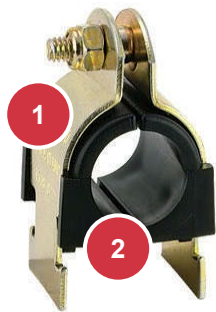

MATERIAL SPECIFICATION SHEET

Cushion Clamps

Cushion clamps are specifically designed to secure tubing/piping to strut or any flat surface, especially with copper piping. These clamps are made from durable thermoplastic rubber and provide effective vibration isolation and protection against dissimilar metals. Their unique blend ensures high heat resistance and extended lifespan.

Product Information:

- **Components:** Cushion and clamp
- **Application:** Secures tubing/piping to strut or any flat surface

Standard

High Temperature

Omega Series

Material List

No.	Item	Material
1	Clamp	Gold Electro-Galvanized Steel
2	Cushion	Thermoplastic Elastomer