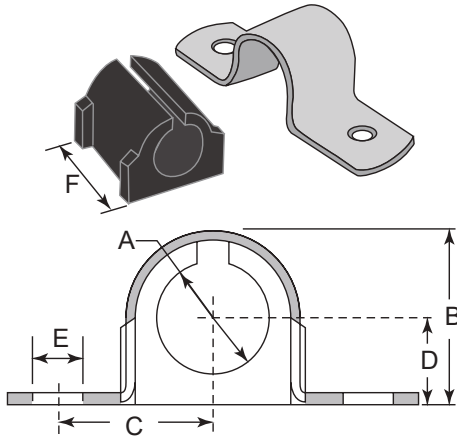

Omega Series Cushion Clamps

Operation Range:
-50°F (-45°C) to 275°F (135°C)

Omega Series Cushion Clamps Dimensions

CB Supplies Part #	Size (O.D./Nom.)	A (in.)	B (in.)	C (in.)	D (in.)	E (in.)	F (in.)	Hanging Design Load (lbs)
398040000	1/4" O.D.	0.25"	0.48"	0.60"	0.22"	0.26"	0.78"	50lbs
398040002	3/8" O.D.	0.37"	0.62"	0.66"	0.31"	0.26"	0.81"	50lbs
398040004	1/2" O.D.	0.50"	0.81"	0.83"	0.40"	0.26"	0.98"	50lbs
398040005	5/8" O.D.	0.62"	0.93"	0.85"	0.46"	0.26"	0.98"	50lbs
398040006	3/4" O.D.	0.75"	1.02"	0.90"	0.50"	0.26"	0.98"	50lbs
398040007	7/8" O.D.	0.87"	1.12"	1.03"	0.53"	0.26"	0.98"	50lbs
3980400051	3/4" Nom.	1.05"	1.40"	1.11"	0.70"	0.26"	0.98"	50lbs
398040010	1-1/8" O.D.	1.12"	1.40"	1.17"	0.70"	0.26"	0.98"	50lbs
398040011	1" Nom.	1.31"	1.71"	1.28"	0.81"	0.26"	1.56"	50lbs
398040012	1-3/8" O.D.	1.37"	1.71"	1.28"	0.83"	0.26"	1.56"	50lbs
398040015	1-5/8" O.D.	1.62"	1.98"	1.43"	0.96"	0.26"	1.56"	200lbs
398040017	1-7/8" O.D.	1.87"	2.25"	1.64"	1.09"	0.34"	1.56"	400lbs
398040020	2-1/8" O.D.	2.12"	2.62"	1.86"	1.27"	0.34"	1.56"	400lbs
398040022	2-3/8" O.D.	2.37"	2.88"	1.94"	1.41"	0.34"	1.56"	400lbs
398040025	2-5/8" O.D.	2.62"	3.13"	2.07"	1.53"	0.34"	1.56"	400lbs
398040027	2-7/8" O.D.	2.87"	3.38"	2.19"	1.65"	0.34"	1.56"	400lbs
398040030	3-1/8" O.D.	3.12"	3.68"	2.32"	1.78"	0.34"	1.56"	400lbs
398040031	3-1/2" O.D.	3.50"	4.06"	2.50"	1.97"	0.34"	1.56"	400lbs
398040035	3-5/8" O.D.	3.62"	4.19"	2.57"	2.03"	0.34"	1.56"	700lbs
398040040	4-1/8" O.D.	4.12"	4.84"	3.05"	2.34"	0.43"	1.56"	800lbs
398040044	4-1/2" O.D.	4.50"	5.22"	3.24"	2.53"	0.43"	1.56"	800lbs