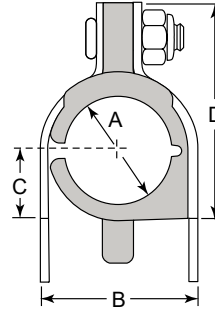

Operation Range:
-65°F (-53°C) to 340°F (170°C)