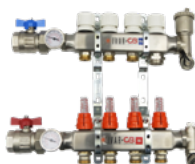

Copper & SS Crimp Rings,
Cold Expansion Sleeves, &
Stainless Steel Pinch Clamps

CAT 701

PEX / PE-RT Ball & Supply
Valves - LF

CAT 095

PEX Tools

CAT 076

Radiant Manifolds
& Accessories

CAT 071

Copper Manifolds
Soldering & PEX Outlet

CAT 601

Brass Ball Valves - LF

CAT 681, 060

Diamondback®
CSST Tubing, Valves, Fittings,
& Accessories

MECHPRESS
Carbon Steel Press Systems

CAT 105

MECHPRESS
Carbon Steel Press
Mechanical