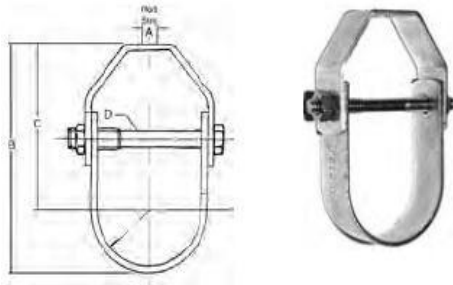

### CB-210 Light Duty Clevis Hanger

**SIZE RANGE:**

1/2" through 8" pipe sizes

**MATERIAL:**

Zinc Plated Carbon Steel

**ORDERING:**

Specify figure number and pipe size.

**FUNCTION:**

This hanger is only available in sizes 1/2" thru 8" and is designed for light loads only. For heavier loads refer to CB-235 Clevis hanger

Part Number	Size	"A"	"B"	"C"	"D"	Lower Material	Upper Material	Max Rec Load
39-00-53-005	1/2	3/8	2-13/16	2-5/16	1/4	3/32x7/8	3/32x7/8	250
39-00-53-007	3/4	3/8	3	2-13/32	1/4	3/32x7/8	3/32x7/8	250
39-00-53-010	1	3/8	3-5/16	2-19/32	1/4	3/32x7/8	3/32x7/8	250
39-00-53-012	1-1/4	3/8	3-11/16	2-11/16	1/4	3/32x7/8	3/32x7/8	250
39-00-53-015	1-1/2	3/8	4	2-13/16	1/4	3/32x7/8	3/32x7/8	250
39-00-53-020	2	1/2	4-7/16	3-9/16	1/4	3/32x7/8	3/32x7/8	250
39-00-53-025	2-1/2	1/2	5-3/8	4	3/8	1/8x1-3/16	1/8x1-3/16	350
39-00-53-030	3	1/2	6	4-3/16	3/8	1/8x1-3/16	1/8x1-3/16	350
39-00-53-035	3-1/2	1/2	6-5/8	4-5/8	3/8	1/8x1-3/16	1/8x1-3/16	350
39-00-53-040	4	1/2	7-1/2	5-3/16	3/8	1/8x1-3/16	3/16x1-3/16	400
39-00-53-050	5	5/8	8-7/8	6-1/16	1/2	3/16x1-3/16	1/4x1-1/4	400
39-00-53-060	6	3/4	10	6-5/8	1/2	3/16x1-1/2	1/4x1-1/2	1940
39-00-53-080	8	3/4	12-3/4	8-3/8	5/8	3/16x1-1/2	1/4x1-1/2	2000